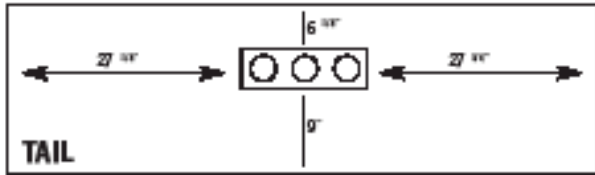

BUS AND STREET CAR AD SIZES

Super King: 192" x 28"

King: 144" x 28"

Jefferson Tail with taillights: 72" x 21"

Jefferson Tail without taillights: 50" x 18"

Orleans Tail without taillights: 72" x 21"

Interior Driver: 22" x 21"

Interior Overhead: 42" x 11"

Driver King Kong: 231" x 101"

Passenger King Kong: 171" x 101"

Canal/Riverfront Streetcars

King Panel: 144" x 30"

Hip Panel: 72" x 21"

St. Charles Avenue Streetcars

King Panel: 144" x 22"