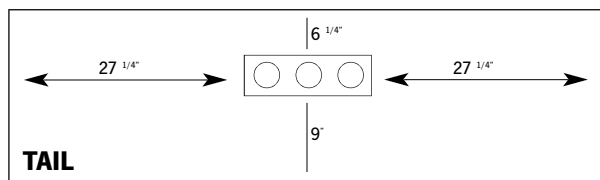

JEFFERSON PARISH BUS SIZES

Super King: 192" x 28"

King: 144" x 28"

Tail: 72" x 21"

Interior Driver: 22" x 21"

Interior Overhead: 42" x 11"

Driver King Kong: 232" x 101"

Passenger King Kong: 171" x 101"

JEFFERSON PARISH SHELTERS

Shelter: 48" x 69" – LIVE AREA: 46" x 67"

JEFFERSON PARISH SHELTERS

Please prepare all sizes at full size. Macintosh platform preferred (OS9 and X) but PC platform accepted.

Preferred Resolution: minimum 75 DPI